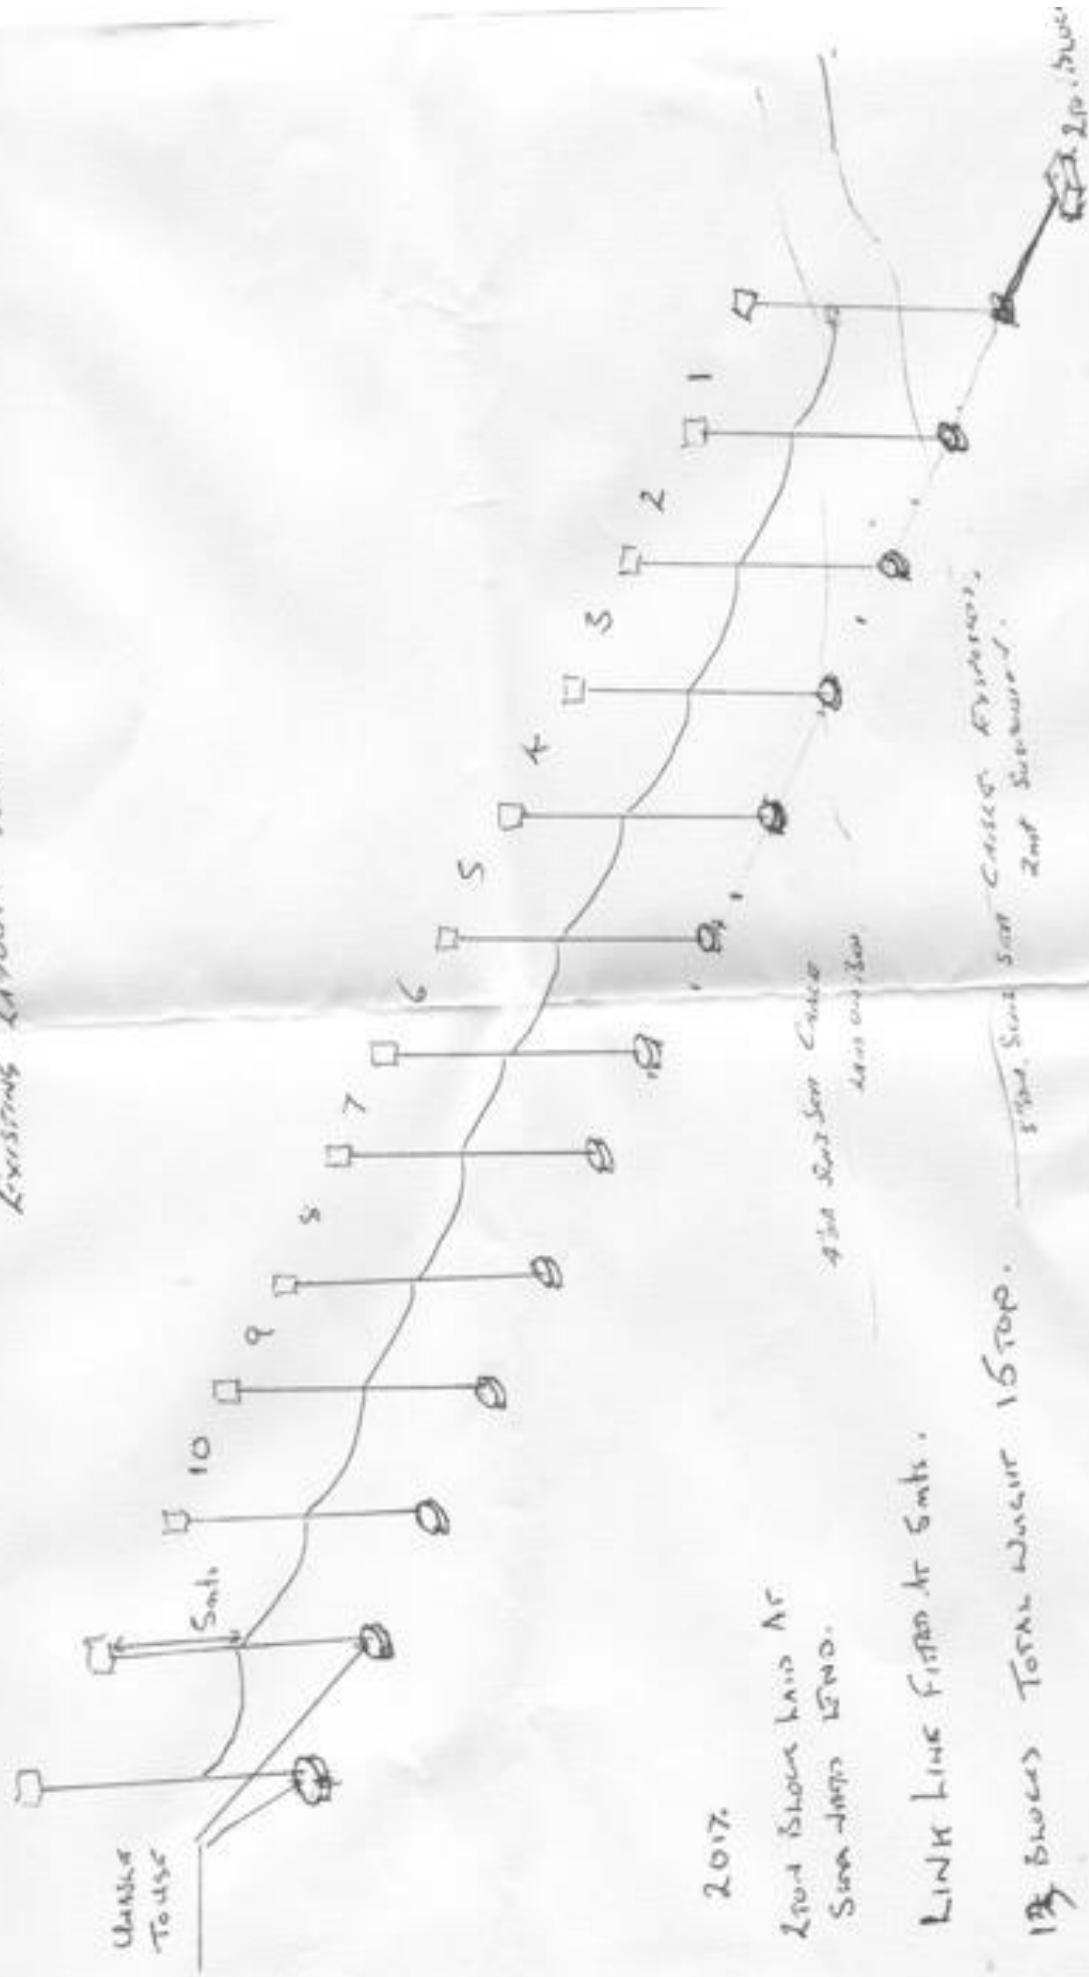

EXISTING LAYOUT: 2016 NEW ADDITIONS FOR 2017.

2017.

2nd SHOWS HAND AT SMTH WITH LENO.

LINK LINE FITTED AT SMTH.

12' SHOWS TOTAL WALKOUT 15 TOP.

4th SHOWS CHANGE FROM 1000

SMTH. SINCE SMTH CHANGED EXISTING 2nd SUBSTANT.

2nd 200